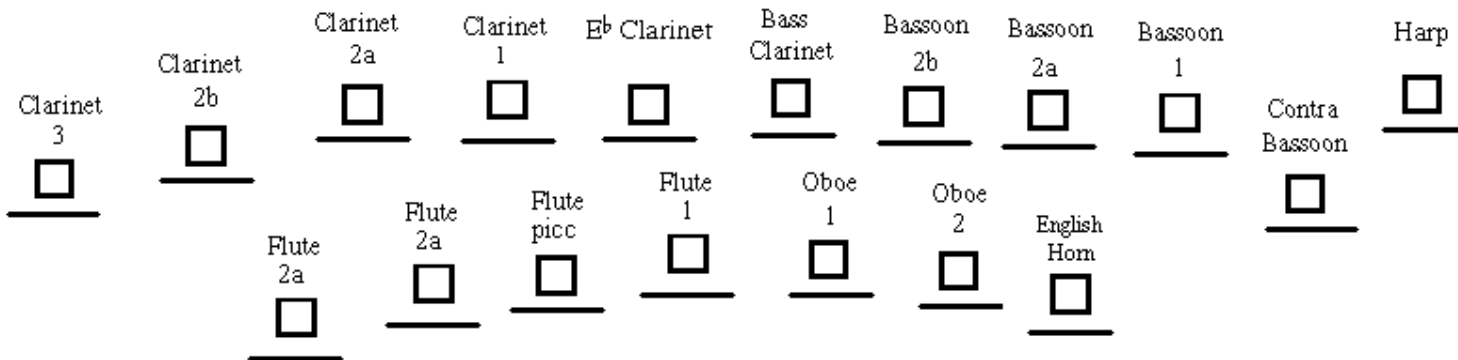

**Stage Setup for Jacob's An Original Suite**

= chair  
 = stool  
 = stand

**Stage Setup for Bennett Suite of O.A.D.**

□ = chair      ○ = stool  
 — = stand

**4+1**

**6+2**

**10**

**10**

**7**

**4+1**

**13**

Harpichord

**9**

Conductor's Stand

**Stage Setup for Waespi Suite No.1**

□ = chair  
 ○ = stool  
 — = stand

**4+1**

**13**

**9+2**

**11**

**7**