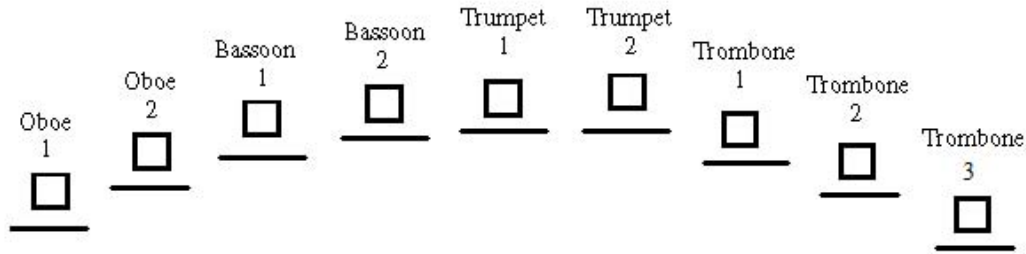

**Stage Setup for Jacob's An Original Suite**

= chair  
 = stool  
 = stand

**Stage Setup for Bennett Suite of O.A.D.**

□ = chair      ○ = stool  
 — = stand

**4+1**

**6+2**

**10**

**10**

**7**

**4+1**

**13**

Harpichord

**9**

Conductor's Stand

**Stage Setup for Waespi Suite No.1**

□ = chair  
 ○ = stool  
 — = stand

**4+1**

**13**

**9+2**

**11**

**7**