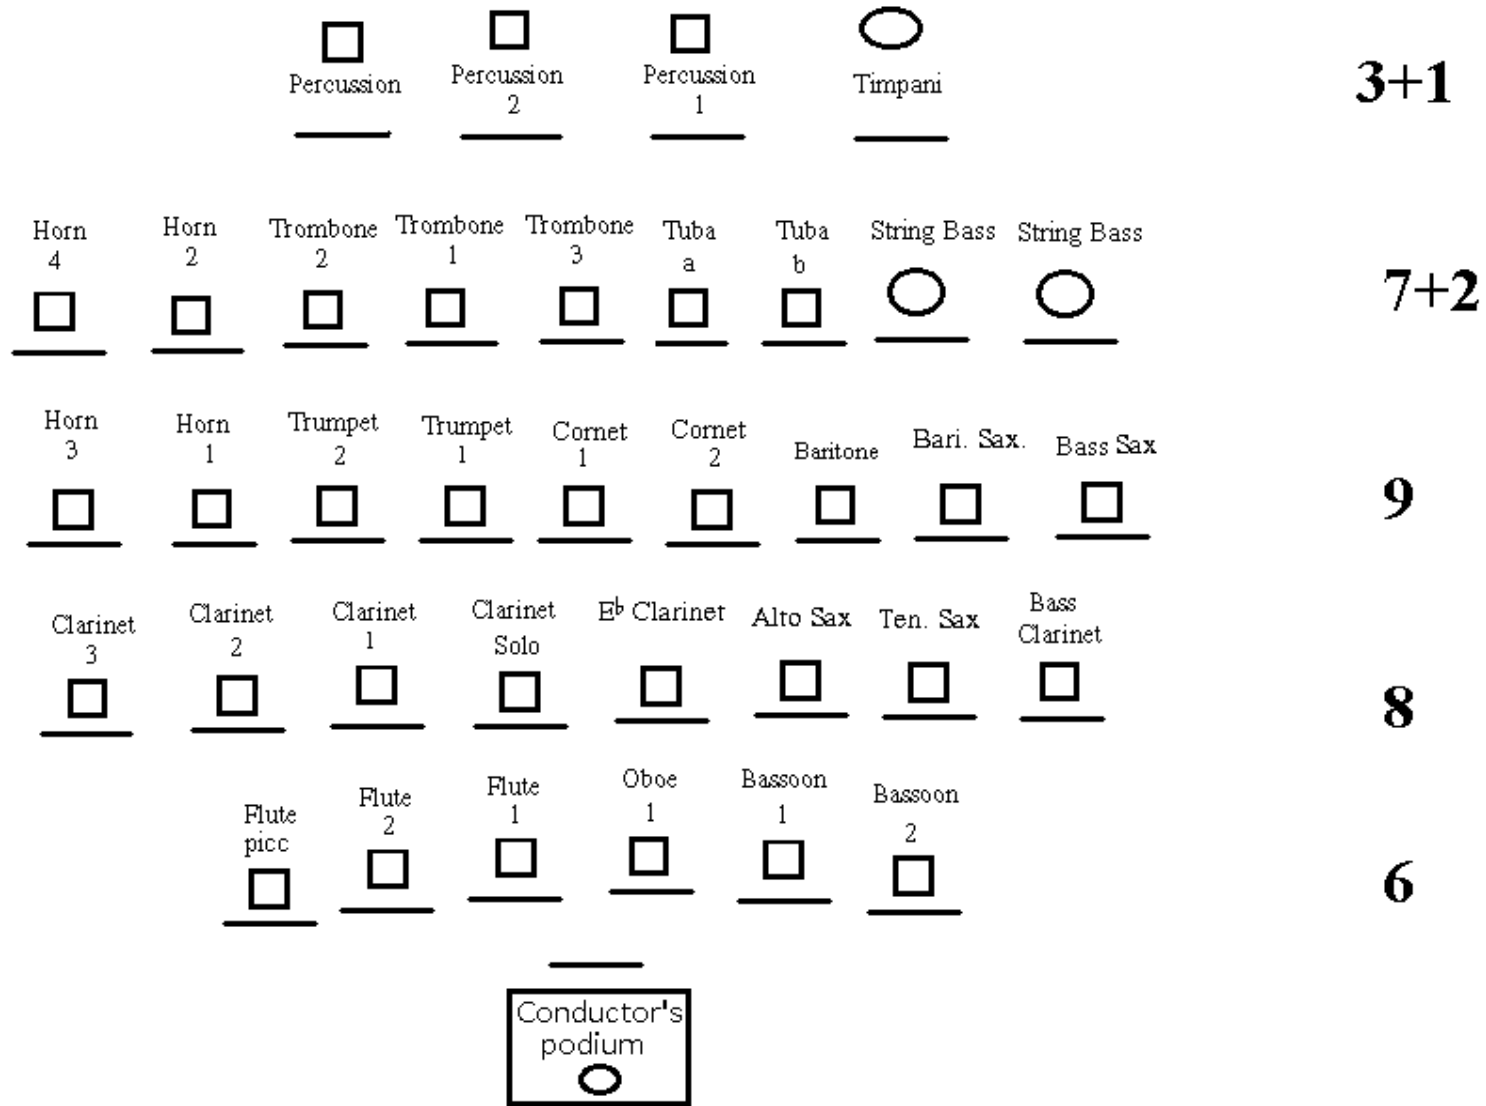

**Stage Setup for Jacob's An Original Suite**

= chair  
 = stool  
 = stand

**Stage Setup for Bennett Suite of O.A.D.**

□ = chair      ○ = stool  
 — = stand

**4+1**

**6+2**

**10**

**10**

**7**

**4+1**

**13**

Harpichord

**9**

Conductor's Stand

**Stage Setup for Waespi Suite No.1**

□ = chair  
 ○ = stool  
 — = stand

**4+1**

**13**

**9+2**

**11**

**7**